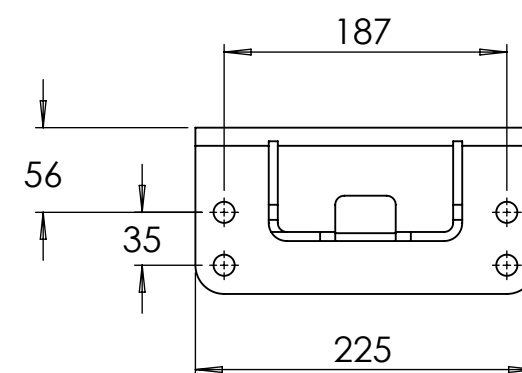

# Nordic 4 - 6 m (Profile 100x60x3 mm)

All measures in mm

ITEM	QTY	PART NUMBER	DESCRIPTION
Designed by Mikael Eriandsson	Date 2021-11-15	Weight	
Checked by	Date	Sheet 1 / 1	
Approved by	Date	Edition	
Dock Finger			SIZE <b>A2</b>
Nordic			DWG. NO. Drawing
Nordic 4-6			