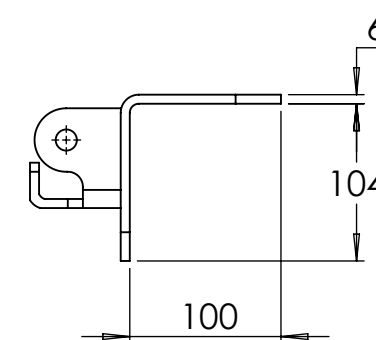

# Nordic 4 - 6 m (Profile 100x60x3 mm)

All measures in mm

ITEM	QTY	PART NUMBER	DESCRIPTION
Designed by Mikael Eriandsson	Date 2021-11-15	Weight	
Checked by	Date	Sheet 1 / 1	
Approved by	Date	Edition	
Dock Finger			SIZE <b>A2</b>
Nordic			DWG. NO. Drawing
Nordic 4-6			