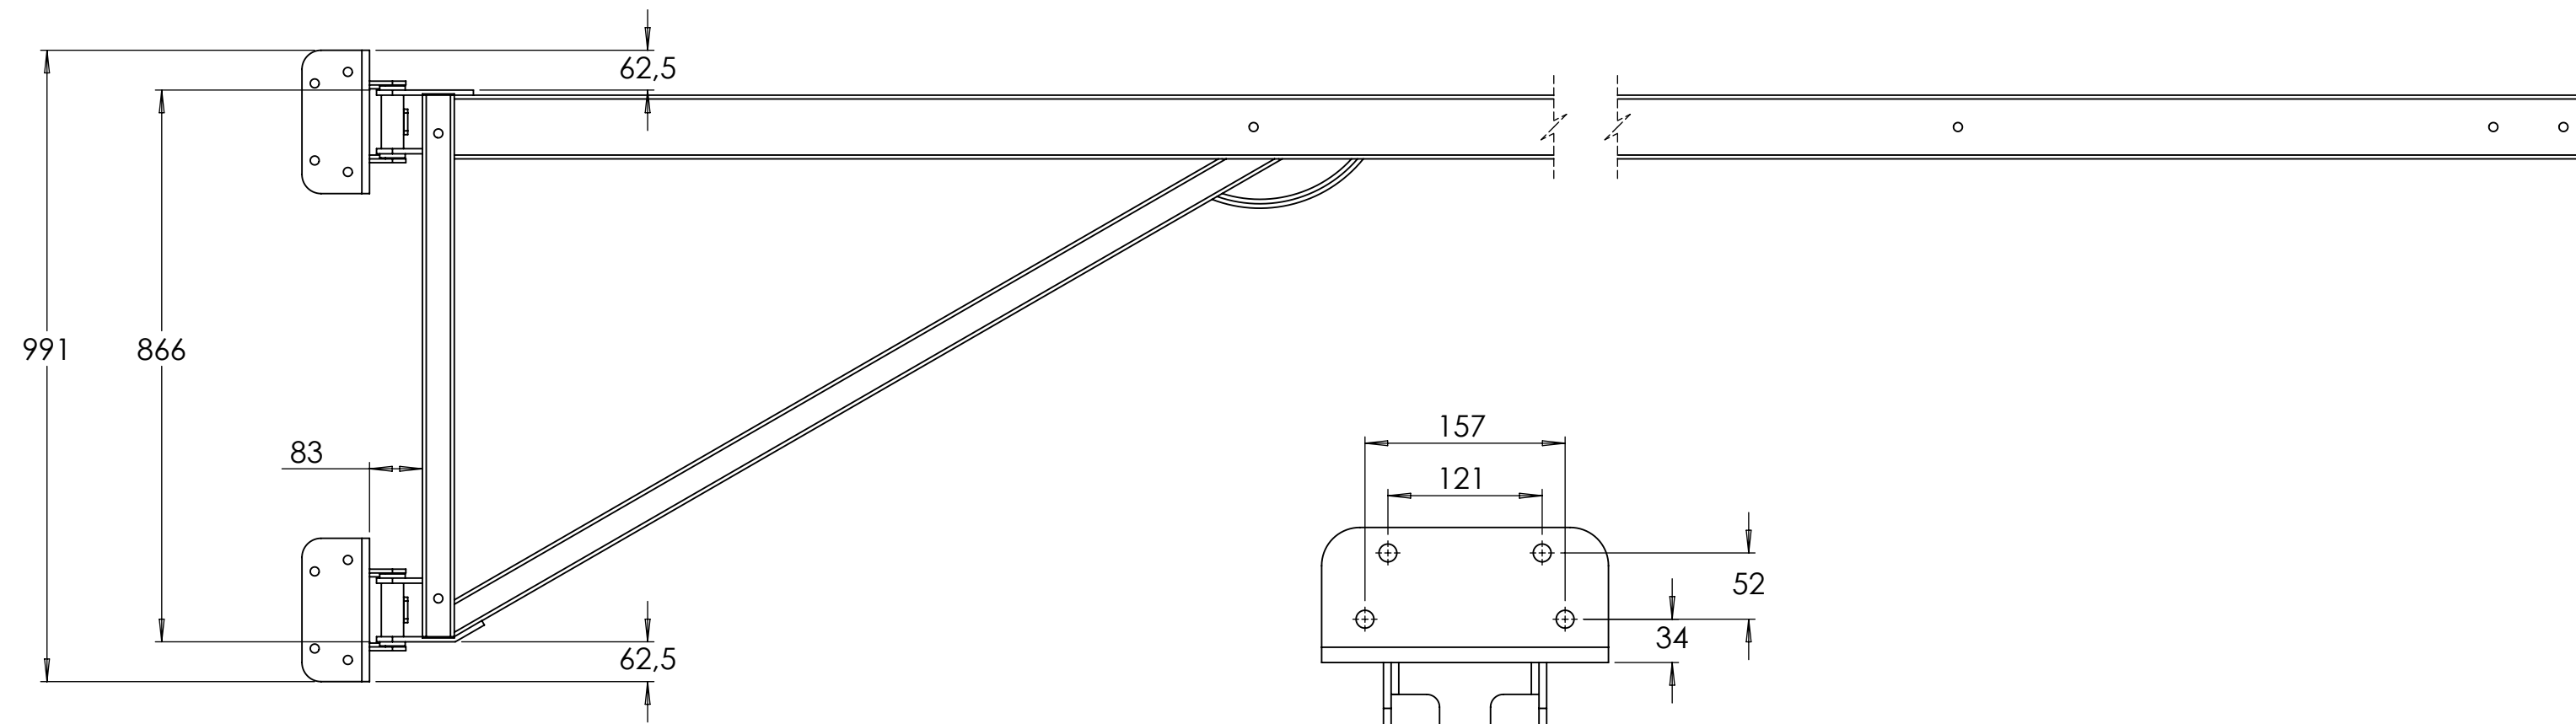

# Nordic 4 - 6 m (Profile 100x60x3 mm)

All measures in mm

ITEM	QTY	PART NUMBER	DESCRIPTION
Designed by Mikael Eriandsson	Date 2021-11-15	Weight	
Checked by	Date	Sheet 1 / 1	
Approved by	Date	Edition	
Dock Finger			SIZE <b>A2</b>
Nordic			DWG. NO. Drawing
Nordic 4-6			