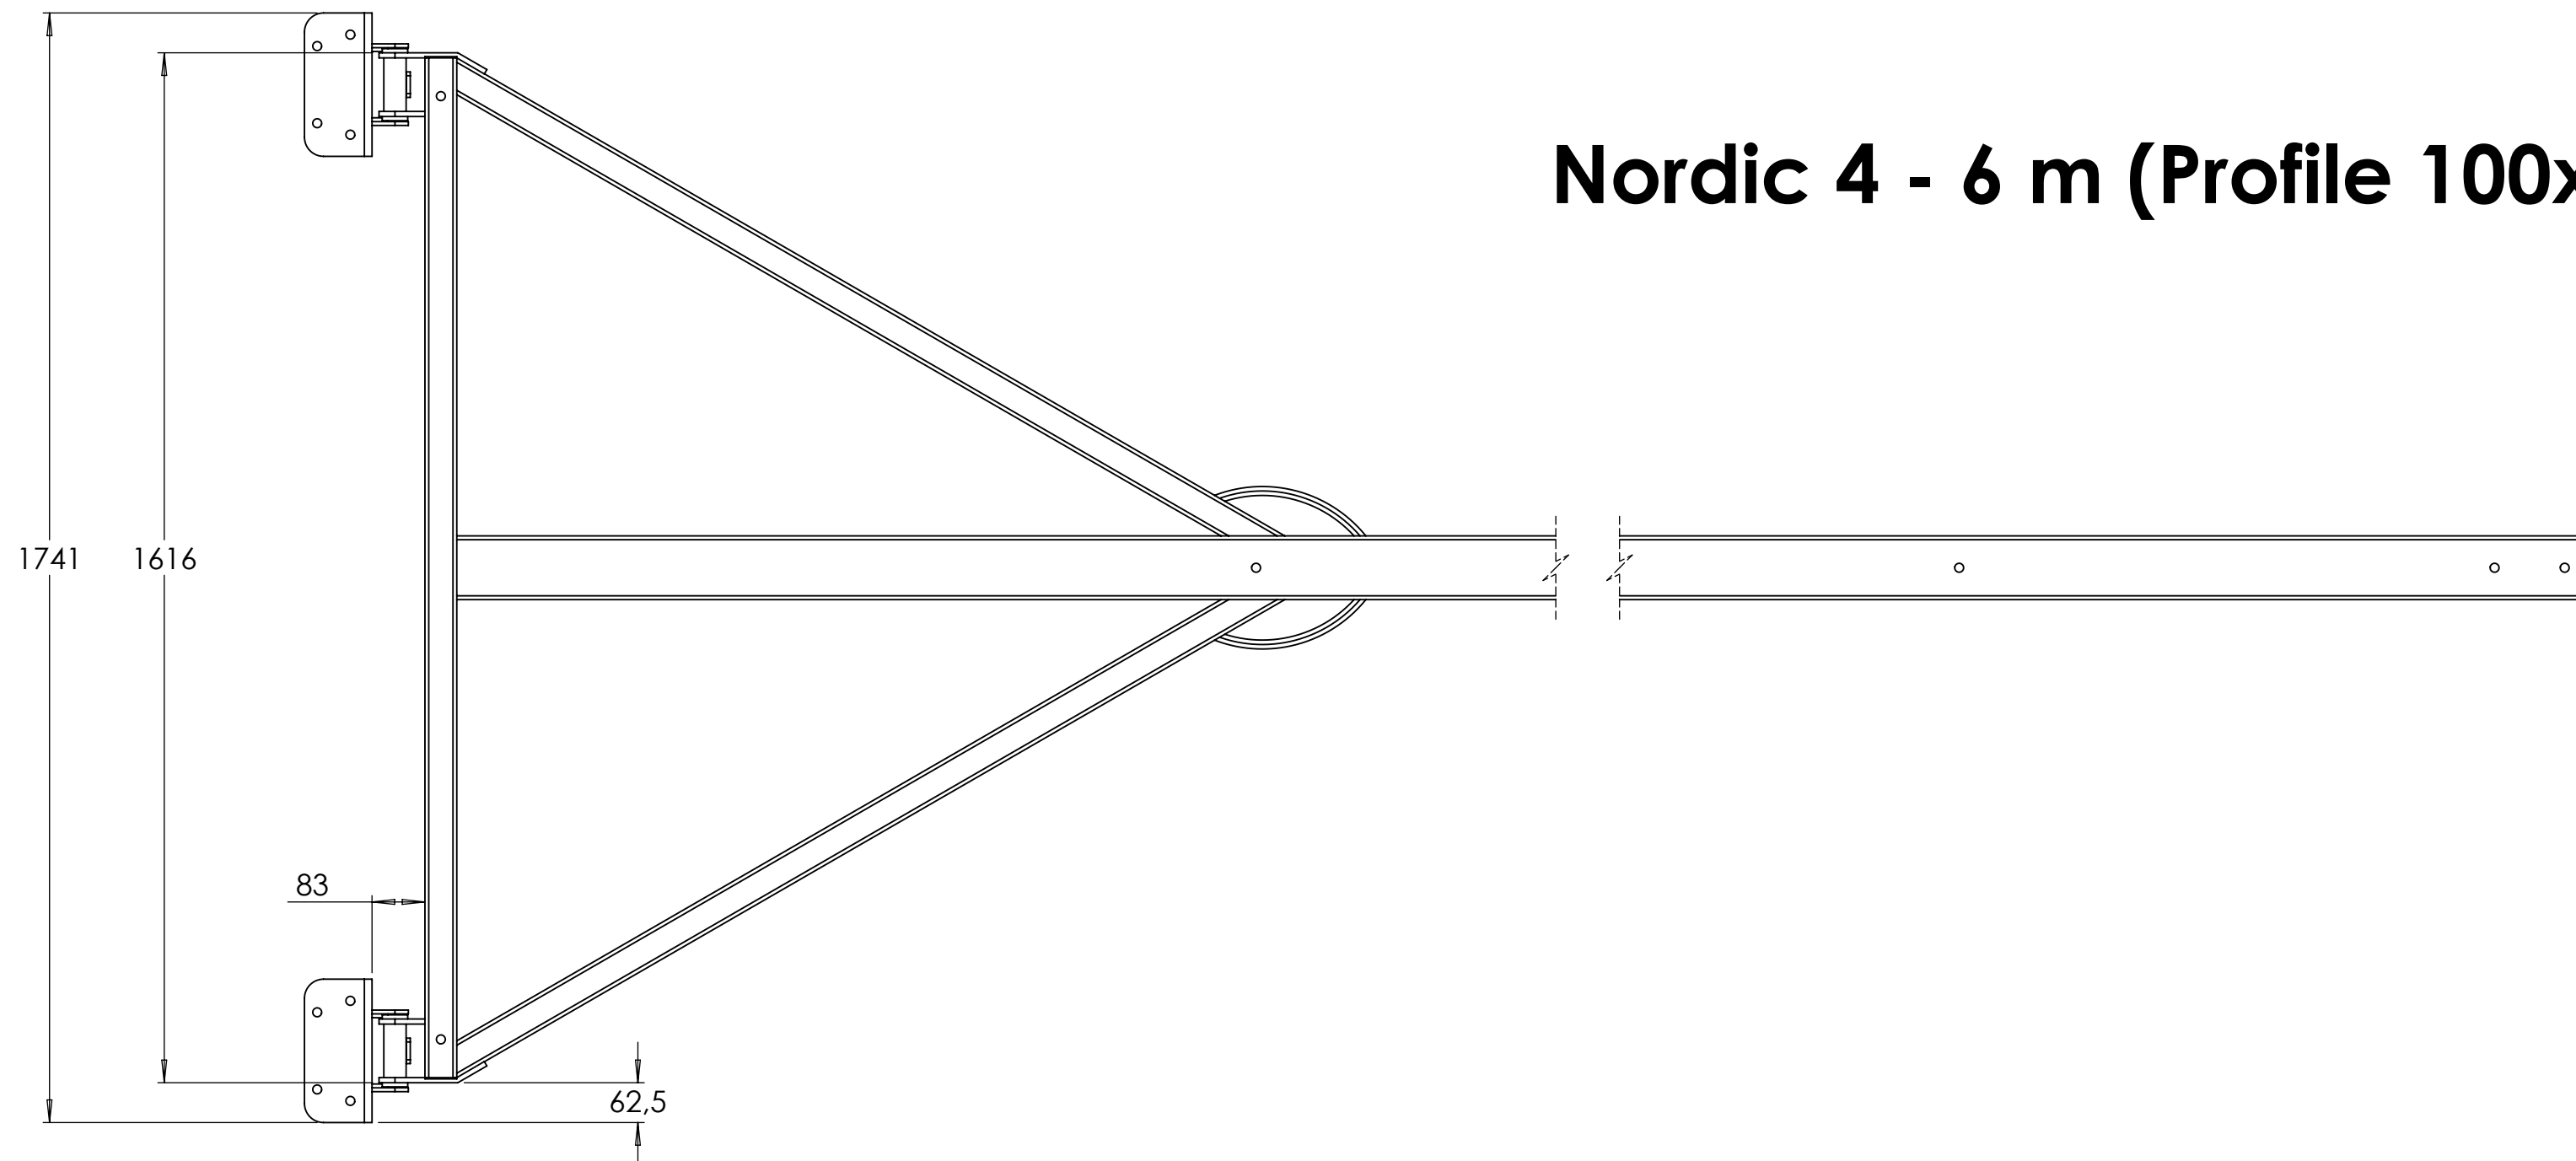

# Nordic 4 - 6 m (Profile 100x60x3 mm)

All measures in mm

ITEM	QTY	PART NUMBER	DESCRIPTION
Designed by Mikael Eriandsson	Date 2021-11-15	Weight	
Checked by	Date	Sheet 1 / 1	
Approved by	Date	Edition	
Dock Finger			SIZE <b>A2</b>
Nordic			DWG. NO. Drawing
Nordic 4-6			