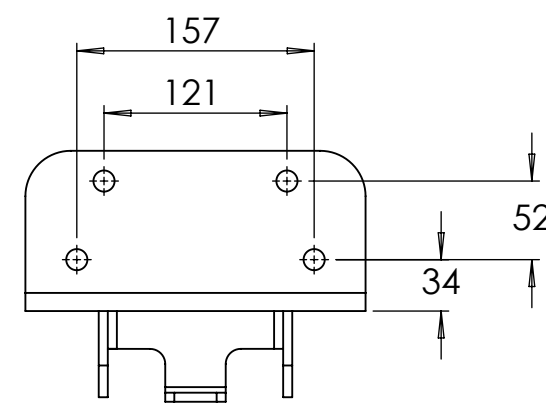

# Nordic 4 - 6 m (Profile 100x60x3 mm)

All measures in mm

ITEM	QTY	PART NUMBER	DESCRIPTION
Designed by Mikael Eriandsson	Date 2021-11-15	Weight	
Checked by	Date	Sheet 1 / 1	
Approved by	Date	Edition	
Dock Finger			SIZE <b>A2</b>
Nordic			DWG. NO. Drawing
Nordic 4-6			