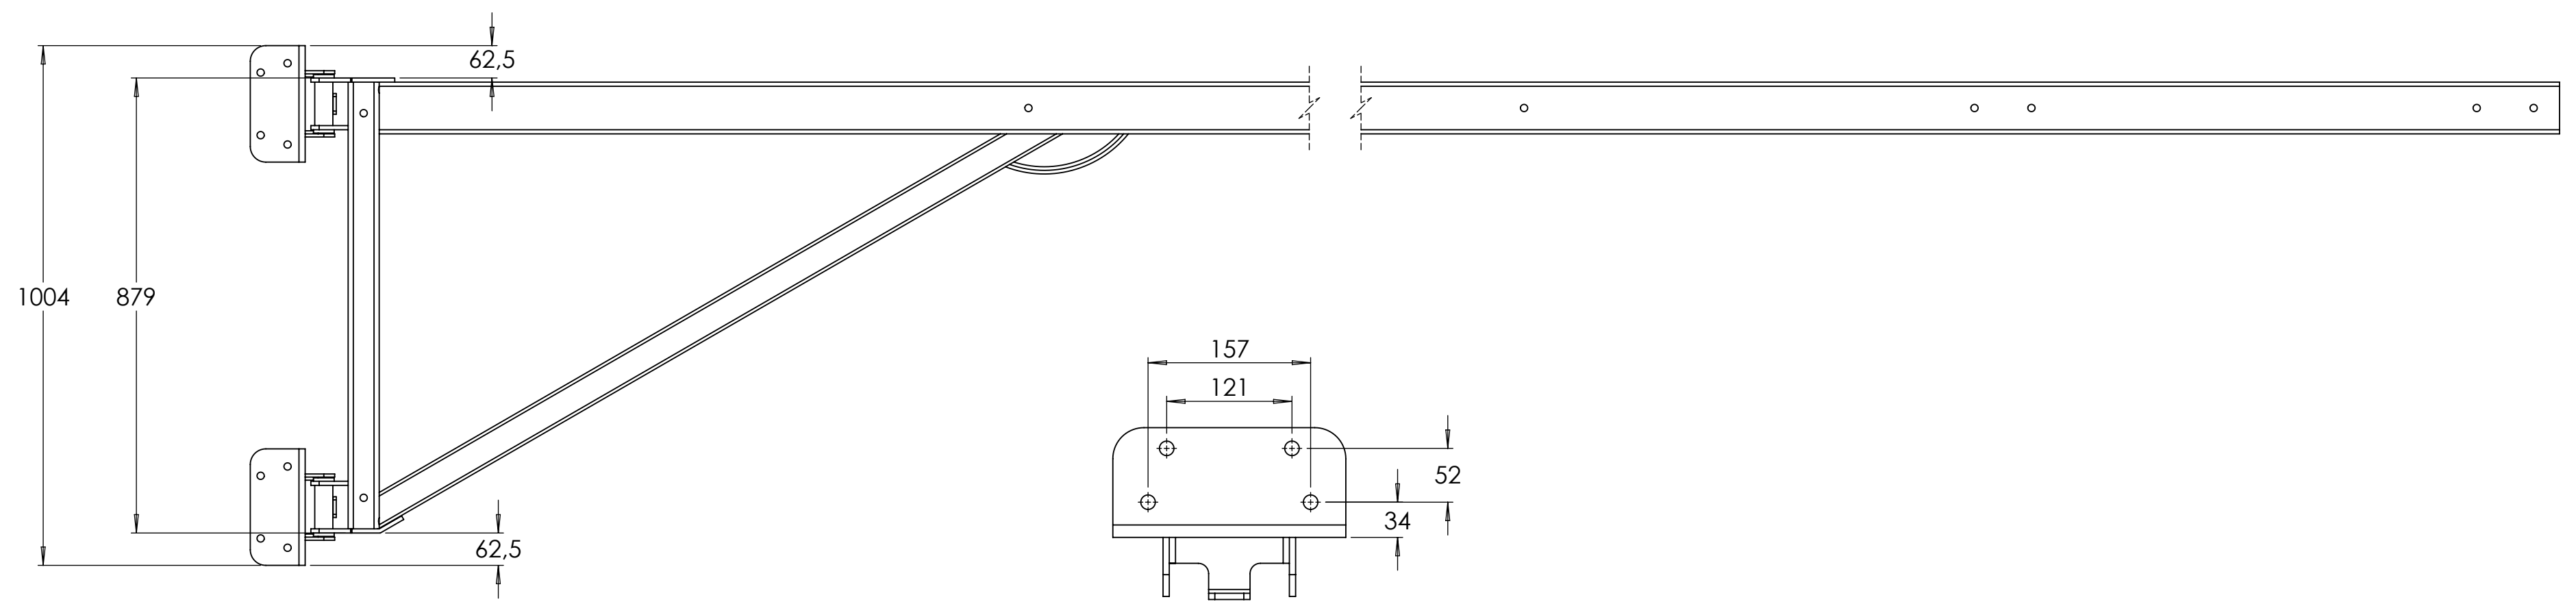

# Nordic 7 - 12 m (Profile 100x100x4 mm)

All measures in mm

ITEM	QTY	PART NUMBER	DESCRIPTION
Designed by Mikael Eriandsson	Date 2021-11-15	Weight	
Checked by	Date	Sheet 1 / 1	
Approved by	Date	Edition	
Dock Finger			SIZE <b>A2</b>
Nordic			DWG. NO. Drawing
Nordic 7-12			