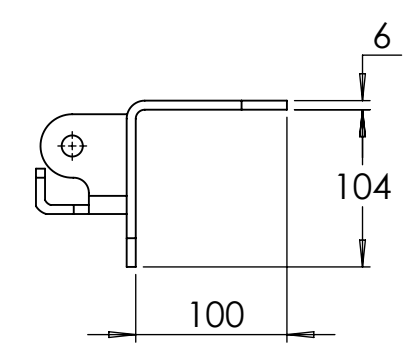

# Nordic 7 - 12 m (Profile 100x100x4 mm)

All measures in mm

ITEM	QTY	PART NUMBER	DESCRIPTION
Designed by Mikael Eriandsson	Date 2021-11-15	Weight	
Checked by	Date	Sheet 1 / 1	
Approved by	Date	Edition	
Dock Finger			SIZE <b>A2</b>
Nordic			DWG. NO. Drawing
Nordic 7-12			