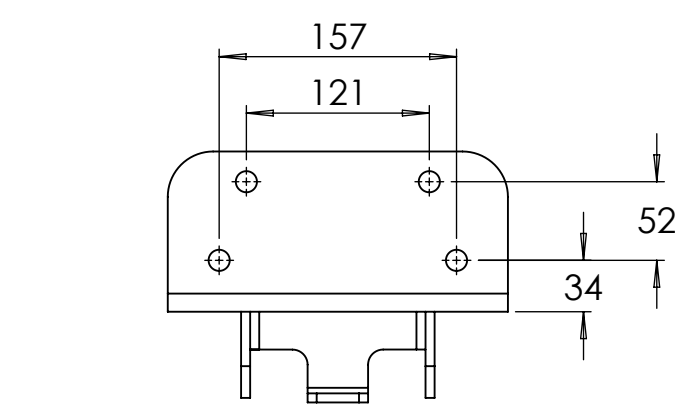

# Nordic 7 - 12 m (Profile 100x100x4 mm)

All measures in mm

ITEM	QTY	PART NUMBER	DESCRIPTION
Designed by Mikael Eriandsson	Date 2021-11-15	Weight	
Checked by	Date	Sheet 1 / 1	
Approved by	Date	Edition	
Dock Finger			SIZE <b>A2</b>
Nordic			DWG. NO. Drawing
Nordic 7-12			