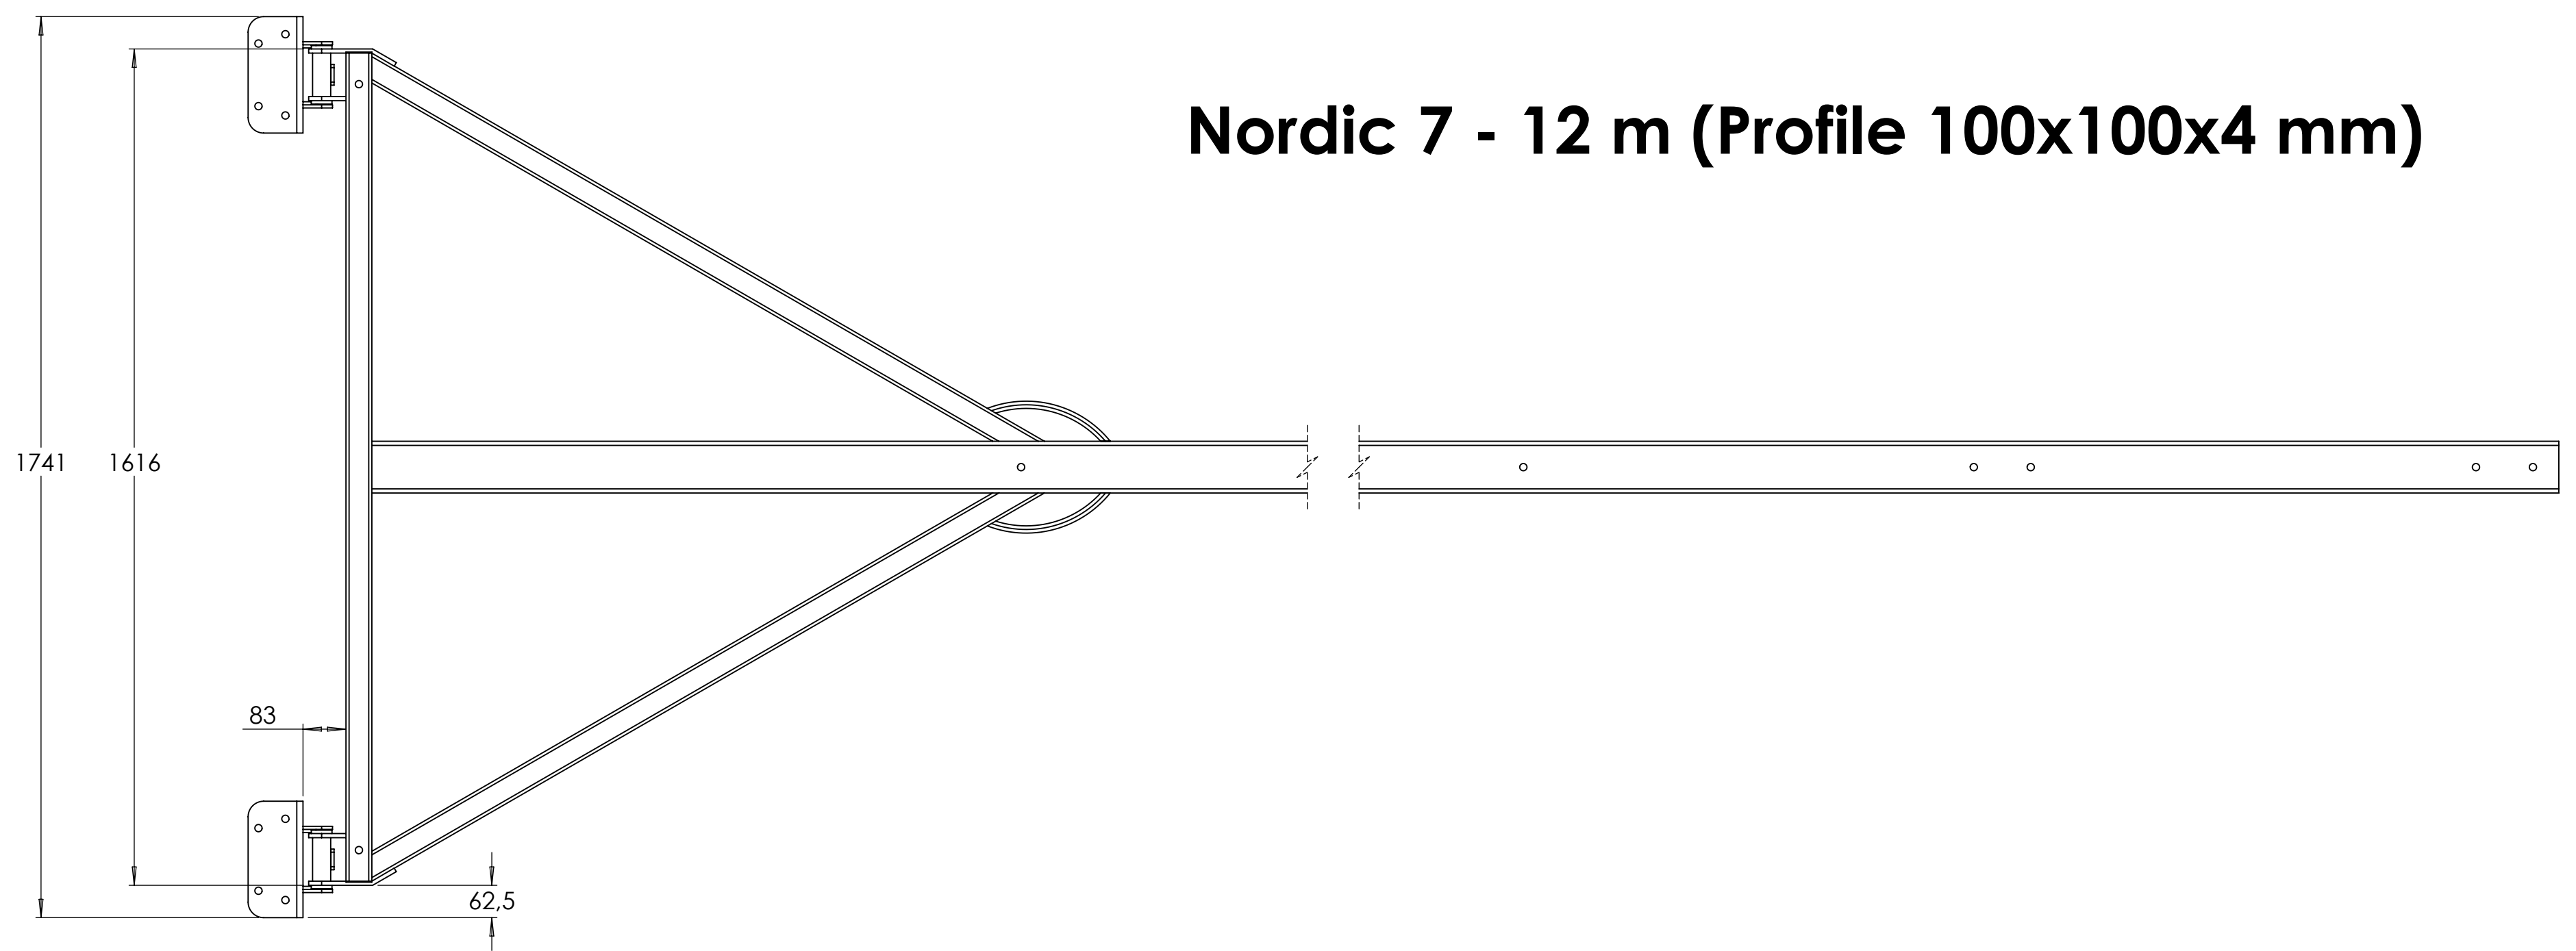

# Nordic 7 - 12 m (Profile 100x100x4 mm)

All measures in mm

ITEM	QTY	PART NUMBER	DESCRIPTION
Designed by Mikael Eriandsson	Date 2021-11-15	Weight	
Checked by	Date	Sheet 1 / 1	
Approved by	Date	Edition	
Dock Finger			SIZE <b>A2</b>
Nordic			DWG. NO. Drawing
Nordic 7-12			