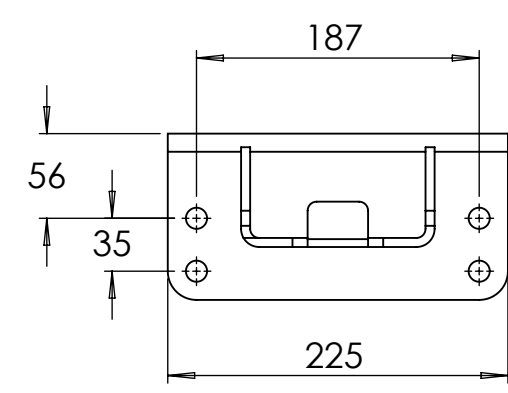

# Nordic 7 - 12 m (Profile 100x100x4 mm)

All measures in mm

ITEM	QTY	PART NUMBER	DESCRIPTION
Designed by Mikael Eriandsson	Date 2021-11-15	Weight	
Checked by	Date	Sheet 1 / 1	
Approved by	Date	Edition	
Dock Finger			SIZE <b>A2</b>
Nordic			DWG. NO. Drawing
Nordic 7-12			